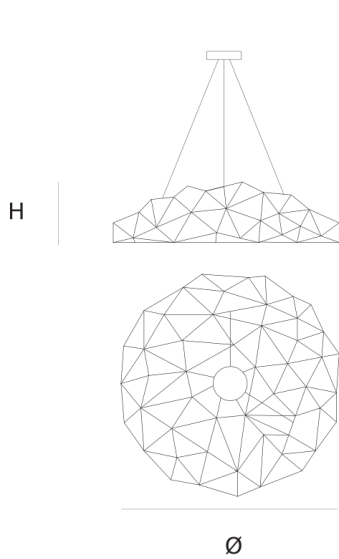

Product data sheet

Date: May 18th 2023

ABOUT **UNIVERSE DISC**

SUSPENSION by Jan Pauwels

The round version of the Universe is available in various sizes and finishes. Every Universe is handmade, the E10 lamps are placed randomly, making every model unique. (see model Cosmos Disc for the version with led circuit boards)

DIMENSIONS

Ø 200 cm 78.7 inch
H 35 cm 13.8 inch

CANOPY

Ø 20 cm 7.9 inch
H 7.5 cm 3 inch

CABLELENGTH

Up to 200 cm 78 inch

LIGHTSOURCE

INCLUDED
Yes